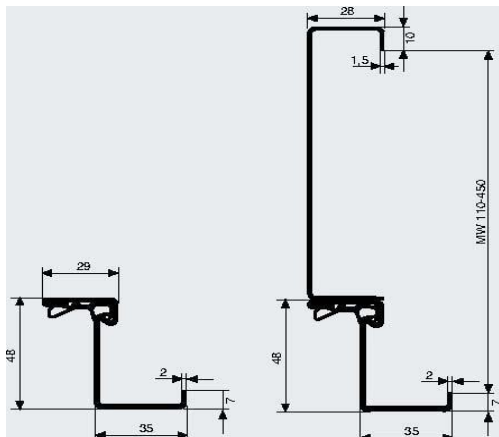

## German fire-rated door T30 H8-5

- Steel door leaf is 45 mm thick, 0.9 mm galvanized steel sheet with 2-sided rebate, door leaf with mineral wool filling, steel profile reinforced leaf, fire-rated seals
- Special corner frame from galvanized steel profiles: 2 mm thick.
- Door primed with powder RAL 9002.
- Deadlock fitted for cylinder Pz, Bb key and temporary Bb cylinder.
- Set of lever handles Pz/Bb (polypropylene) from round profile, all-round ends, black.
- Other handle options and colours are available.
- Spring hinges as per DIN 18272
- Ready-to-fit door set.

Wall opening dimensions Ordered dimension			Nominal dimensions			Clear opening dimensions		
700	x	2000	690	x	1995	632	x	1966
800	x	2000	790	x	1995	732	x	1966
900	x	2000	890	x	1995	832	x	1966
1000	x	2000	990	x	1995	932	x	1966
1100	x	2000	1090	x	1995	1032	x	1966
1178	x	2000	1168	x	1995	1110	x	1966
700	x	2100	690	x	2095	632	x	2066
800	x	2100	790	x	2095	732	x	2066
900	x	2100	890	x	2095	832	x	2066
1000	x	2100	990	x	2095	932	x	2066
1100	x	2100	1090	x	2095	1032	x	2066
1178	x	2100	1168	x	2095	1110	x	2066