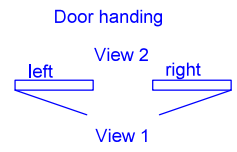

② (M1) - Overlap frame on View 1
Used on doors what opens outside to cover outer hole in wall.

③ (M2) - Overlap frame on View 2
Used on doors what opens outside to cover inner hole in wall.

Standart sill types