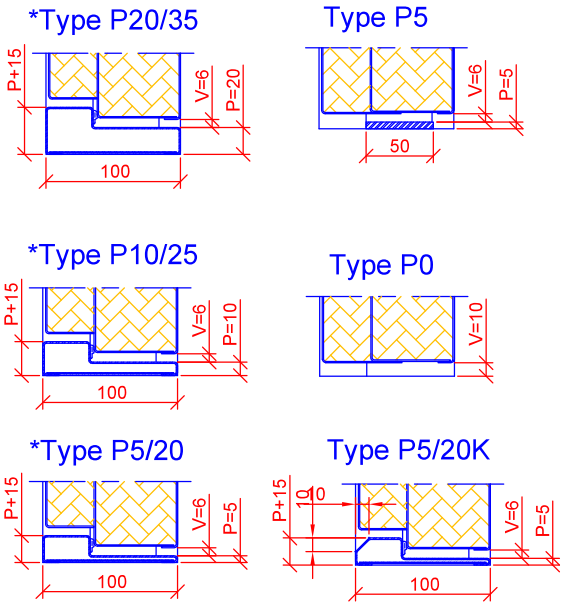

② (M1) - Overlap frame on View 1
Used on doors what opens outside to cover outer hole in wall.

③ (M2) - Overlap frame on View 2
Used on doors what opens outside to cover inner hole in wall.

Standart sill types

PROTECTUS

Single leaf door
SMU110